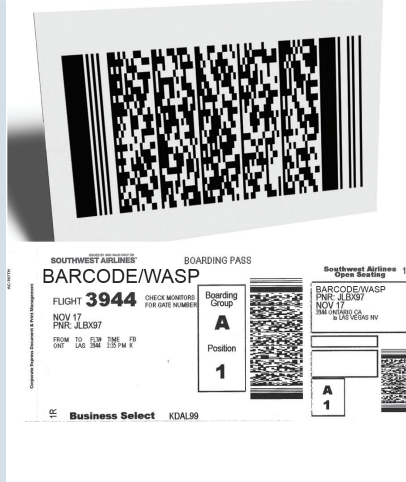

WDI4600

2D BARCODE SCANNER

Productivity Solutions for Small Businesses

The Wasp WDI4600 barcode scanner rapidly reads 1D and 2D barcodes, including QR codes. The WDI4600 streamlines data entry and allows you to instantly add barcode data to spreadsheets, word documents, and databases. Use the WDI4600 to improve efficiency and eliminate data-entry errors in healthcare, retail, office, shipping and receiving, travel, hospitality, manufacturing, and more.

Installing and using the WDI4600 is fast and easy. Connect the WDI4600 directly to your PC's USB port, and you're ready to begin scanning 1D and 2D barcodes. A built-in, 4-Dot aiming guide sets a precise reading zone and reduces accidental reads. The laser's center cross offers a targeted scanning when multiple barcodes are in view and allows for the reading of barcodes on mobile devices. The WDI4600 works with or without the use of a stand and automatically switches to the desired scanning mode.

■ WASP WDI4600 FEATURES

- ▶ Read 1D barcodes up to 15" away and 2D barcodes up to 10" away
- ▶ Withstands multiple 6' drops to concrete
- ▶ Compatible with optional hands-free stand for autosense scanning
- ▶ Ergonomic design minimizes user fatigue
- ▶ Reads all common 1D barcodes and 2D barcodes; including QR Code
- ▶ Reads barcodes generated by apps on tablets and smart phones

■ WASP WDI4600 IDEAL FOR

- ▶ High-volume 1D/2D barcode scanning
- ▶ Office and retail point-of-sale
- ▶ Healthcare
- ▶ Shipping & receiving
- ▶ Hospitality, travel, and entertainment

■ BENEFITS

- ▶ Rapidly add 1D and 2D barcode data to documents, spreadsheets, and databases
- ▶ Improve productivity and prevent data-entry errors
- ▶ Omnidirectional reading
- ▶ Aggressive scan engine offers flexible read range
- ▶ Simple to implement and use
- ▶ 4-Dot laser aiming guide ensures accurate scanning
- ▶ Durable design eliminates downtime due to breakage