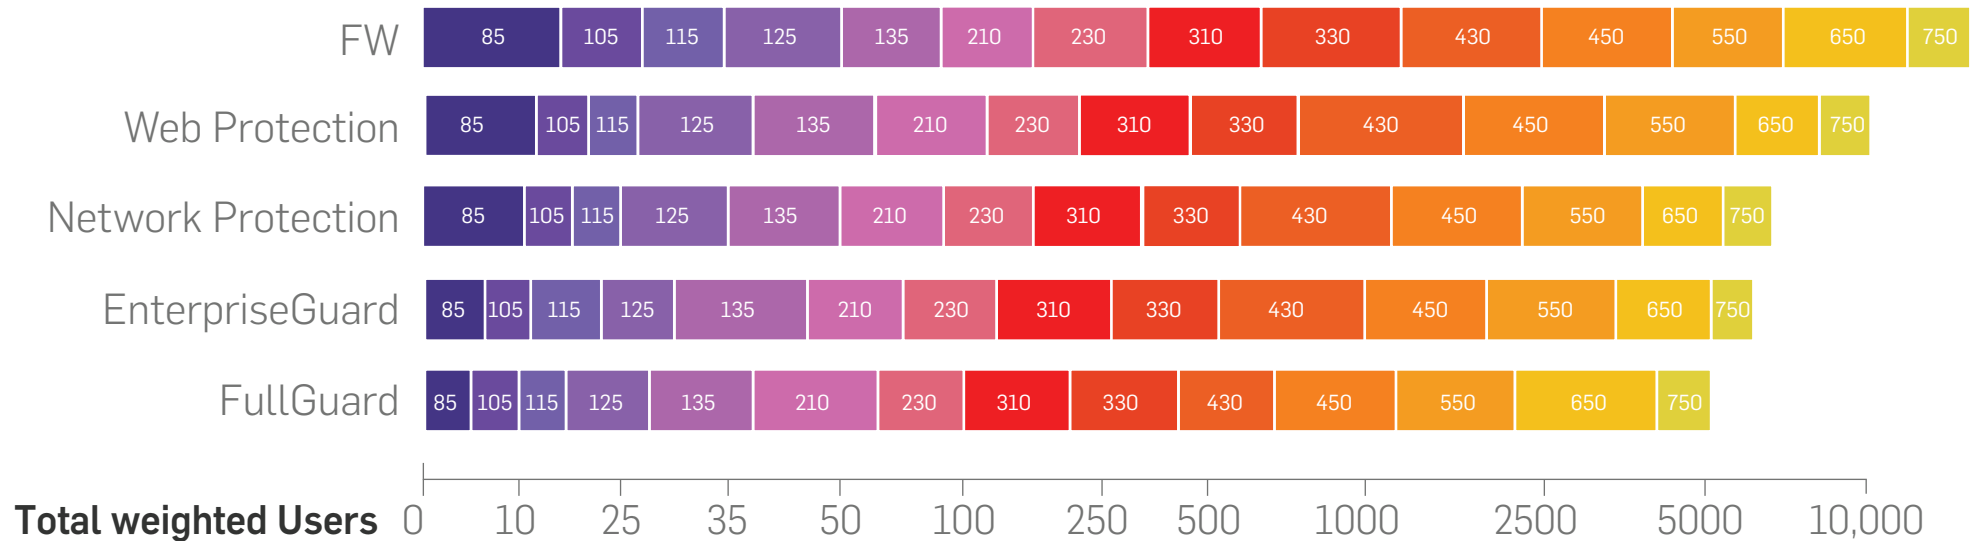

Sophos XG Firewall Sizing Chart

The above chart provides a preliminary guideline to help select the correct XG Series appliance. The complete Sizing Guide for XG Series appliances will be available shortly.