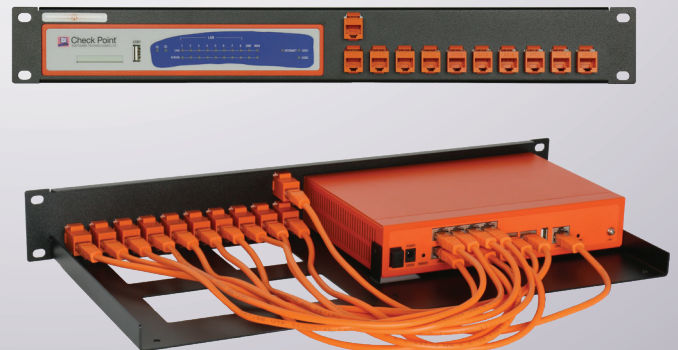

Product Line
CP-RACK

Type
RM-CP-T1

Supported Models **CHECK POINT 600**
CHECK POINT 1100

DIMENSIONS 1U
COLOR RAL 9005 Black
PACKING DIMENSIONS 80 x 520 x 270 mm
3.14 x 20.47 x 10.63 in
PRODUCT DIMENSIONS 44 x 482 x 217 mm
(height x width x depth) 1.73 x 18.98 x 8.54 in

Check Point Appliance

ALL THE REASONS TO RACK YOUR APPLIANCE

- Rackmount.IT kits clean up your 19 inch rack and increase the reliability of your appliance.
- Easy 5-minute assembly in a 19 inch rack.
- Front facing network connections.
- Fixed appliance and power supply.
- Next to standard models, Rackmount.IT provides custom made kits in any color on project basis.