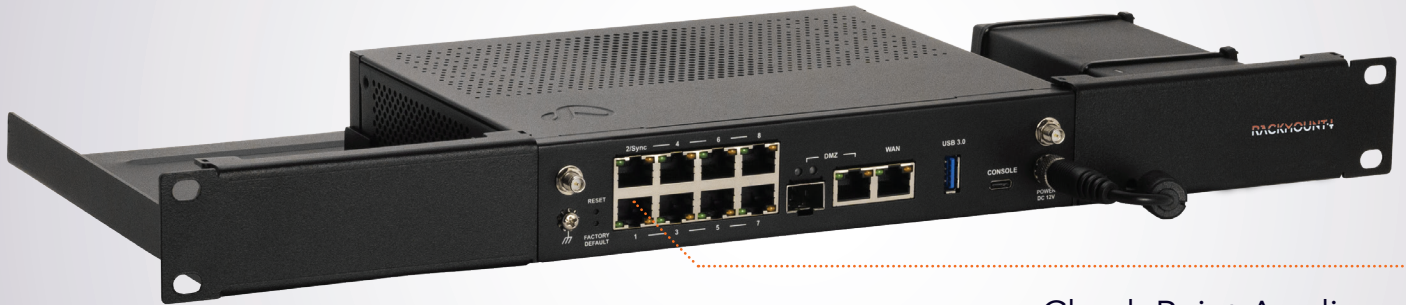

Product Line
CP-RACK

Type
RM-CP-T6

Supported Models **CHECK POINT 1570**
CHECK POINT 1590

DIMENSIONS 1U
COLOR RAL 9005 Black
PACKING DIMENSIONS 80 x 520 x 270 mm
3.14 x 20.47 x 10.63 in
PRODUCT DIMENSIONS 44 x 482 x 217 mm
(height x width x depth) 1.73 x 18.98 x 8.54 in

Check Point Appliance

ALL THE REASONS TO RACK YOUR APPLIANCE

- Rackmount.IT kits clean up your 19 inch rack and increase the reliability of your appliance.
- Easy 5-minute assembly in a 19 inch rack.
- Front facing network connections.
- Fixed appliance and power supply.
- Next to standard models, Rackmount.IT provides custom made kits in any color on project basis.