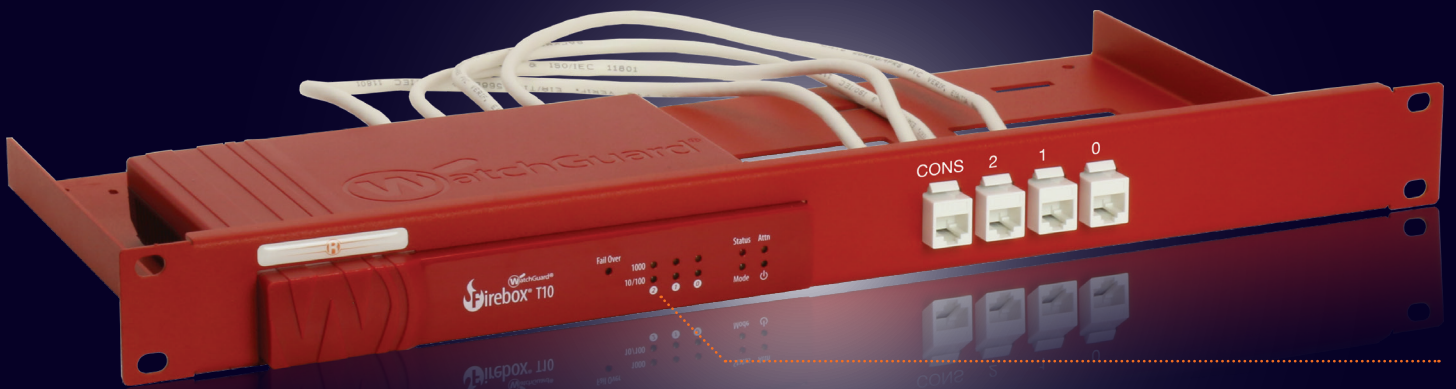

Product Line
WG-RACK

Type
RM-WG-T3

Supported Models **WATCHGUARD
FIREBOX T10
FIREBOX T15**

DIMENSIONS 1U
COLOR WatchGuard Red
PACKING DIMENSIONS 80 x 520 x 270 mm
3.14 x 20.47 x 10.63 in
PRODUCT DIMENSIONS 44 x 482 x 217 mm
(height x width x depth) 1.73 x 18.98 x 8.54 in

WatchGuard Appliance

ALL THE REASONS TO RACK YOUR APPLIANCE

- Rackmount.IT kits clean up your 19 inch rack and increase the reliability of your appliance.
- Easy 5-minute assembly in a 19 inch rack.
- Front facing network connections.
- Fixed appliance and power supply.
- Next to standard models, Rackmount.IT provides custom made kits in any color on project basis.