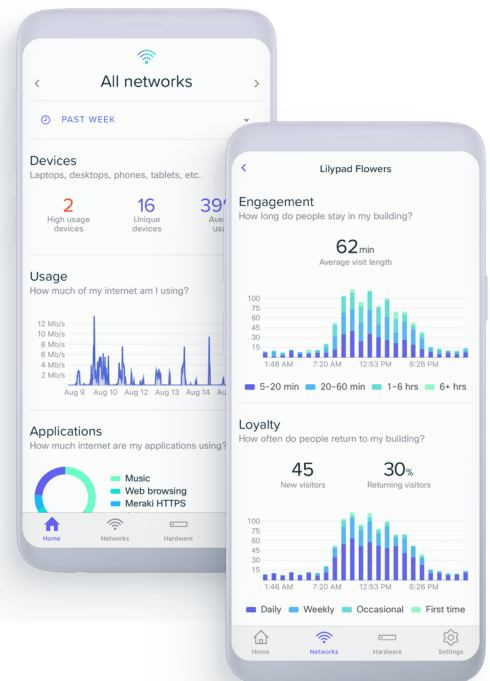

sales@corporatearmor.com
877.449.0458

KEY FEATURES

- Remote management of cloud-based products via an intuitive mobile app
- Quick, guided installation with no technical knowledge needed
- Separate business and guest networks on the same device
- Engage guests with a custom branded landing page in seconds
- Adjust traffic limits and block websites per user or network
- Prioritize critical business applications for increased efficiency
- Make informed decisions around staffing, inventory, offers, etc. by leveraging insights into guest foot traffic, dwell time, and loyalty
- Powerful router and firewall ensure business security
- Remotely view and enable/disable switch ports
- Leverage in-app support for any questions