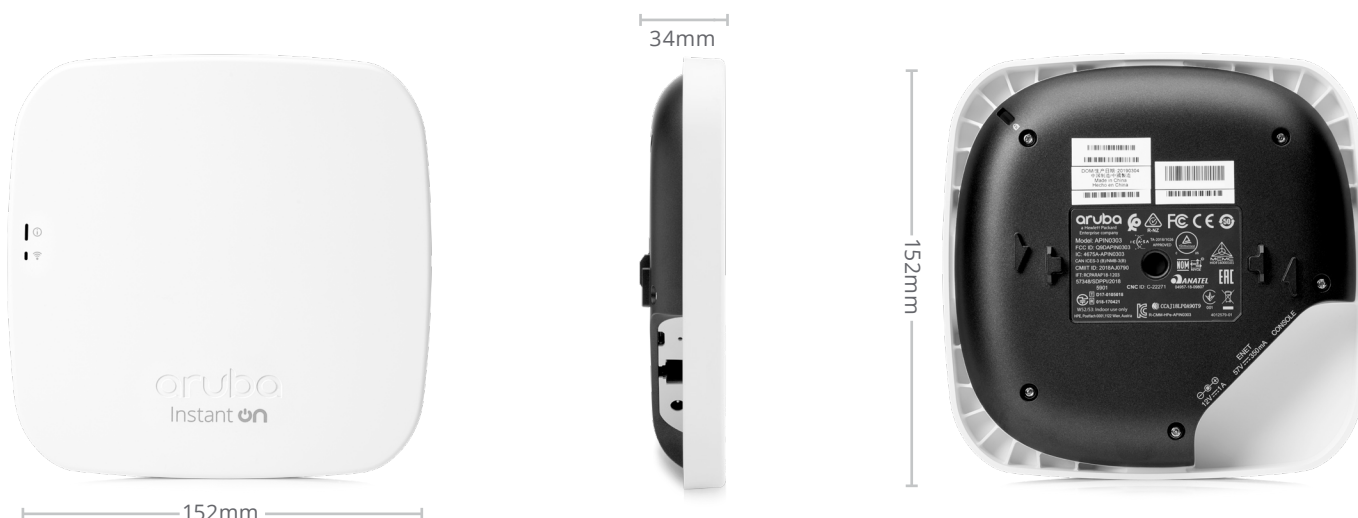

TECHNICAL SPECIFICATIONS

IN THE BOX

Aruba Instant On AP11 Indoor Access Point

Aruba Instant On AP11 Quick Start guide

Ceiling rail mount clip

Ethernet cable

Solid surface mount clip

RADIOS

Dual radio for simultaneous dual-band operation

5 GHz 802.11ac 2x2 MIMO for up to 867 Mbps wireless data rate, with Multi User MIMO support (Wi-Fi 5)

2.4 GHz 802.11n 2x2 MIMO for up to 300 Mbps wireless data rate (Wi-Fi 4)

INTERFACES

Uplink Gigabit Ethernet port, with PoE-in support (802.3af)

DC power connector (12V)

Bluetooth Low Energy (BLE) radio

LED status indicators (2)

Reset/LED control button

Kensington security slot

PHYSICAL SPECIFICATIONS

152mm x 152mm x 34mm, excluding mount accessories

Weight: 193g

POWER

Power over Ethernet (POE): 802.3af (class 3)

Max power consumption (worst-case): 10.1W (PoE), 8.8W (DC)

DC power (12V)

Note: Power sources are sold separately

ANTENNAS

Integrated down-tilt omni-directional antennas with maximum individual antenna gain of 3.3dBi in 2.4GHz and 5.8dBi in 5GHz

MOUNTING

The access point ships with a (black) mount clip to attach to suspended ceiling rails, and a (white) mount clip to attach to solid surfaces (wall/ceiling)

ENVIRONMENTAL & RELIABILITY

Operating temperature: 0° C to +40° C (+32° F to +104° F)

MTBF: 795khrs (91yrs) at +25° C

INDUSTRY CERTIFICATIONS

UL 2043 plenum rating

EN 60601-1-1 and EN 60601-1-2 (for deployment in medical environments)

Wi-Fi Alliance certified (WFA) 802.11ac with Wave 2 (Wi-Fi 5), WPA2, WPA3

MANAGEMENT OPTIONS

Instant On mobile application (Android & iOS)

Cloud Portal: [Portal.ArubaInstantOn.com](https://portal.aruba.com)

WARRANTY & SUPPORT

Aruba Instant On 2-year* warranty includes 24x7 phone support for the first 90 days and chat support for the entire warranty period. Community support is for as long as you own the products.

Should you require longer support, please purchase a Foundation Care contract for your APs. The SKUs are HK1Y0E (3 years) and H30GZE (5 years).

*2-year warranty applies to APs with "power-on date" on or after June 15, 2021, otherwise warranty duration is 1 year.